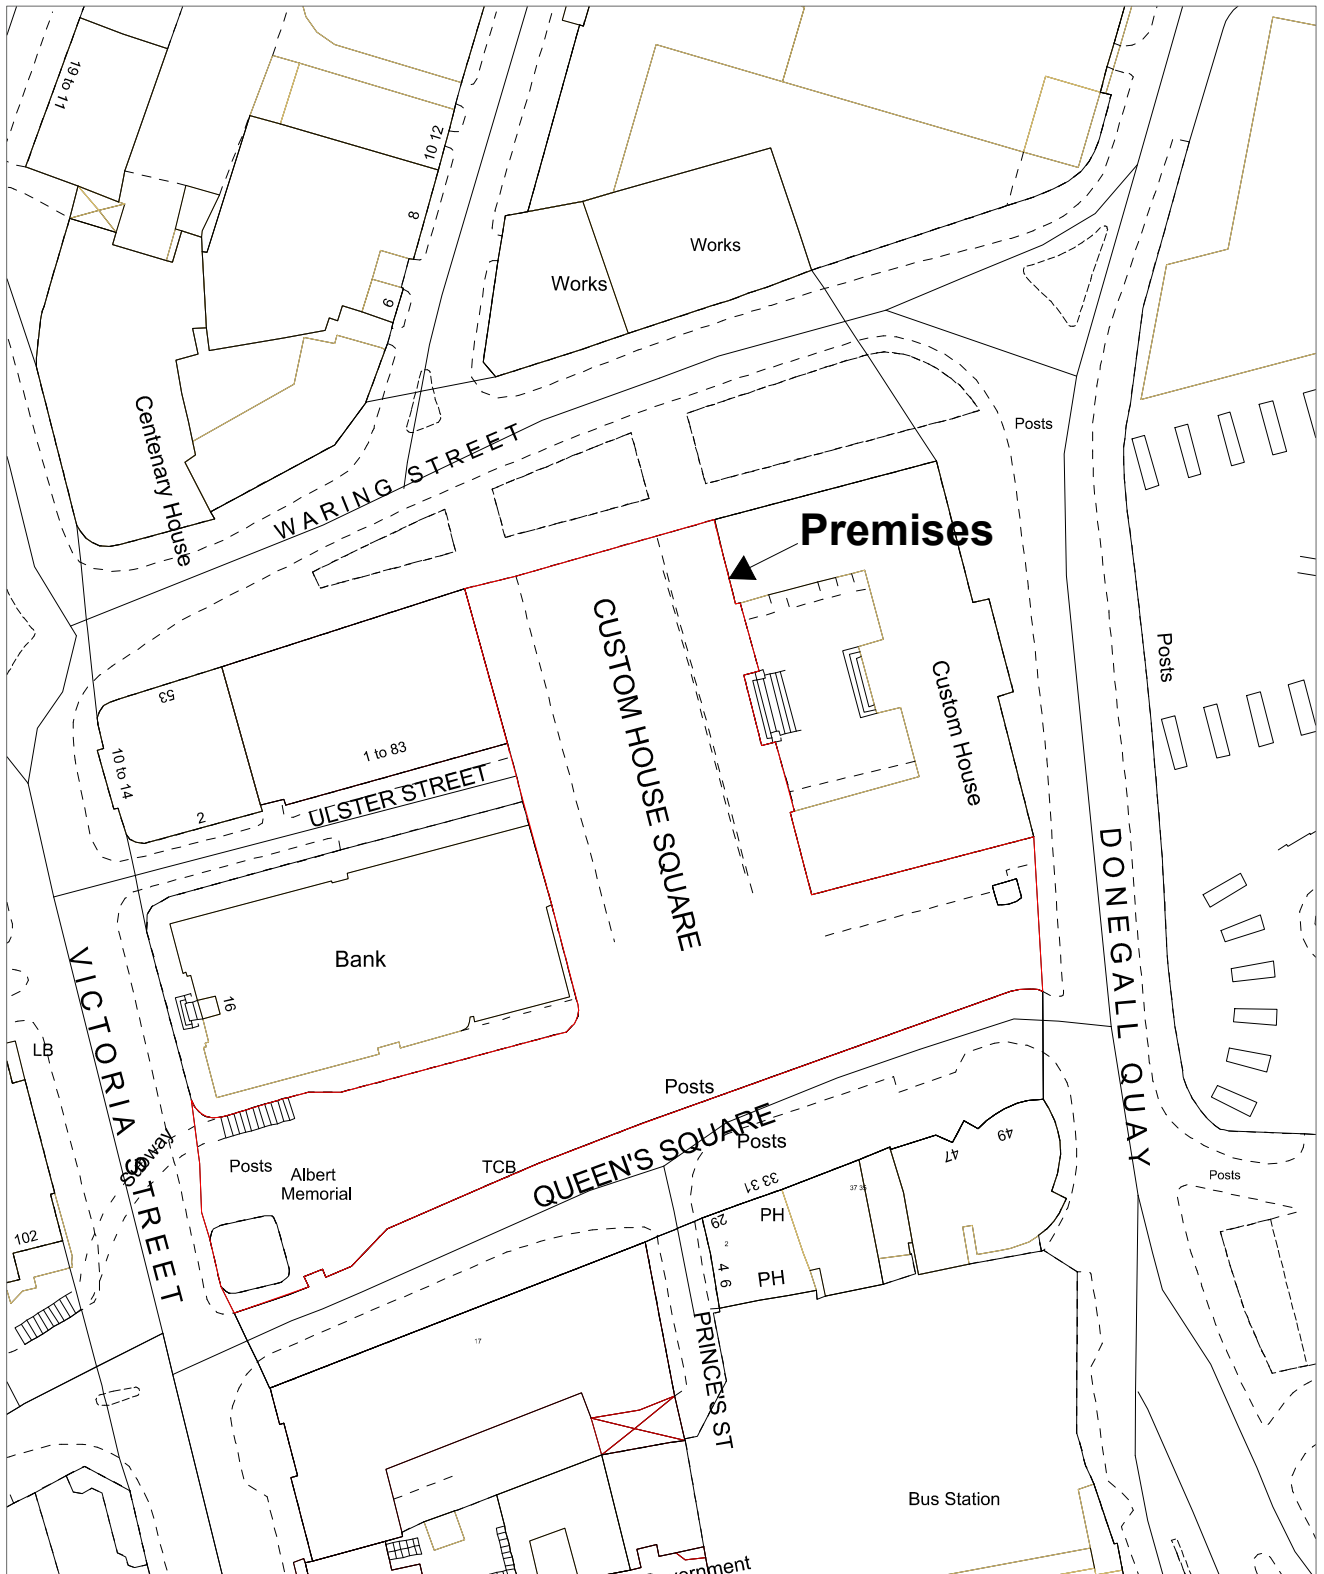

Building Control Service

Appendix 2

100 METRES

DRAWN BY JC
DATE 14/06/2017

Oktoberfest - Custom House Square

SCALE 1:1250